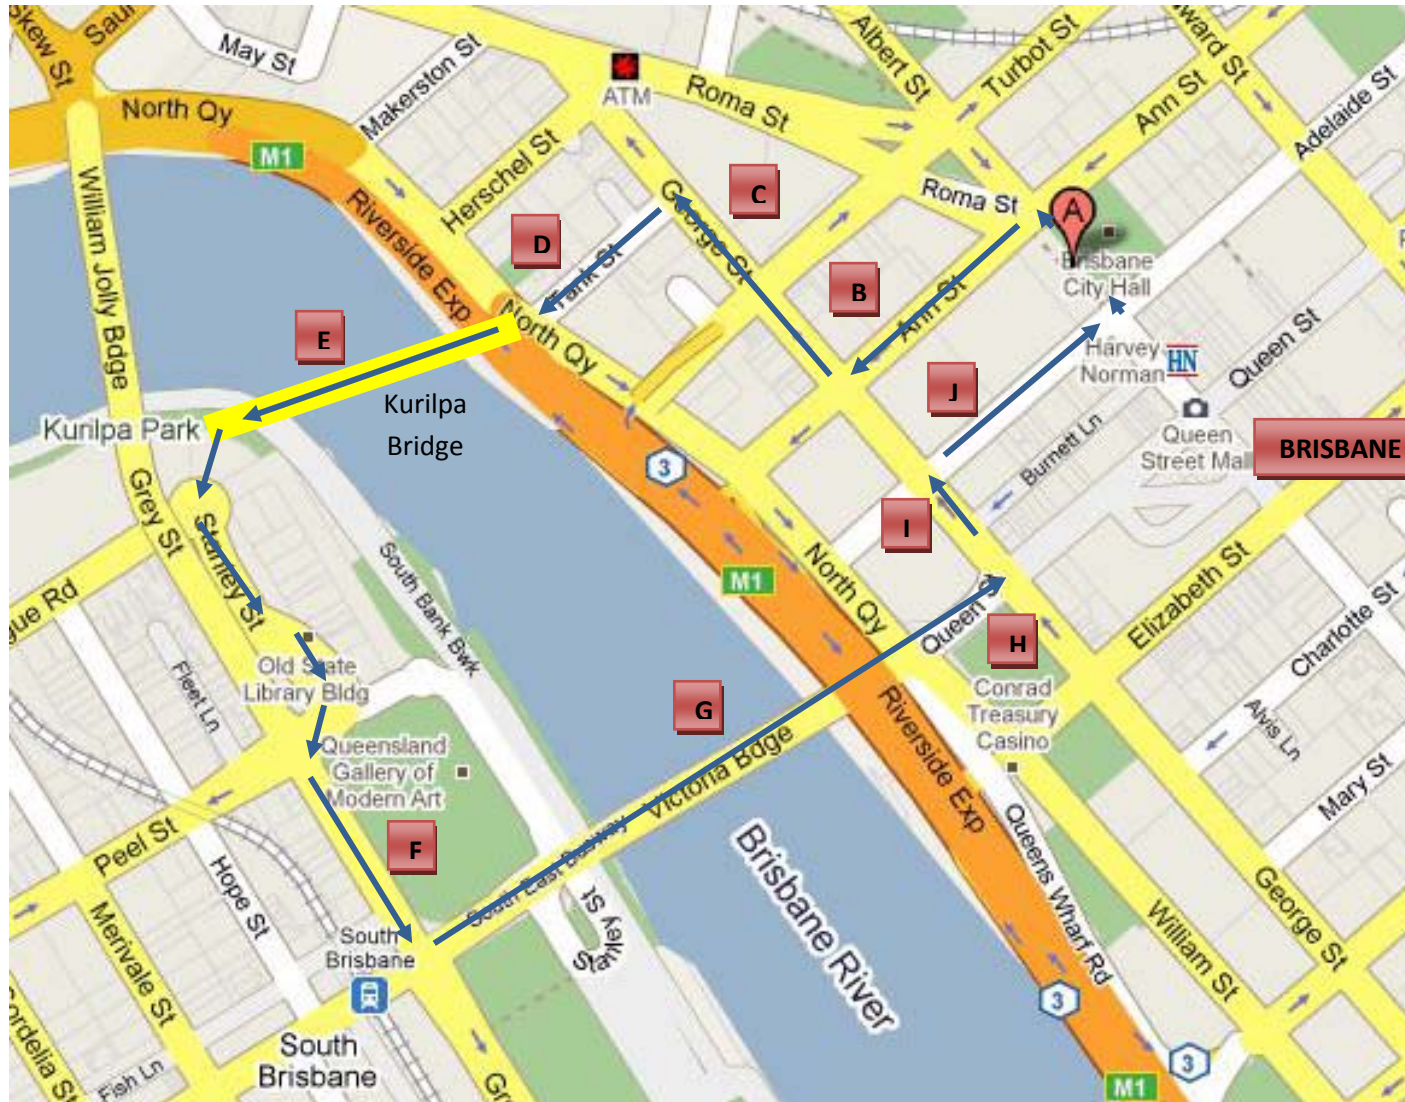

Brisbane Walk Against Warming , Saturday 12th December 2009

WAW 2009 Route

A: Start from King George Square

B: to Ann St.

C: to George St.

D: to Tank St.

E: Over Kurilpa Bridge

F: to Grey St.

G: Over Victoria Bridge

H: to Queen St.

I: to George St.

J: to Adelaide St.

A: Finish at King George Square